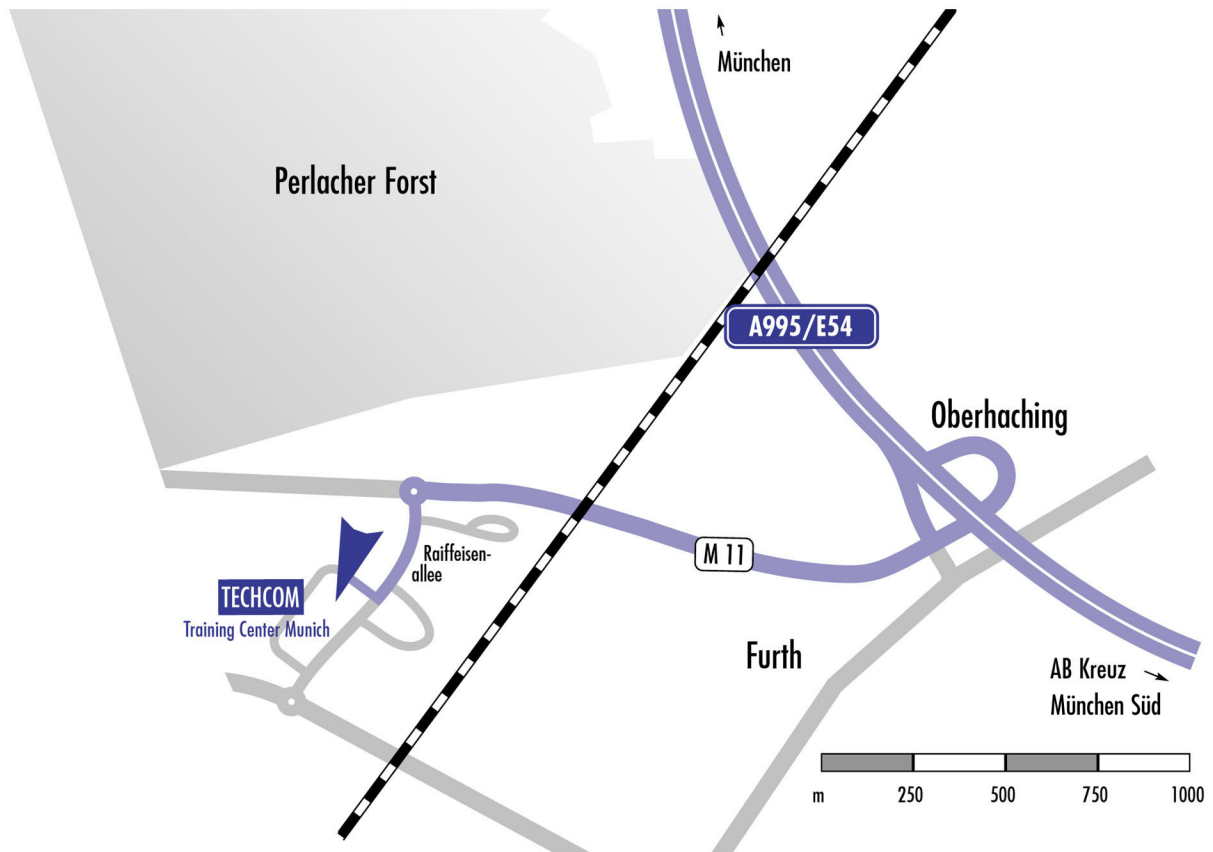

DIRECTIONS TO THE TECHCOM TRAINING CENTER MUNICH (TTCM)

Bajuwarenring 12a · 82041 Oberhaching · Phone: +49(0)89 / 638488-10 · Fax: +49(0)89 / 638488-99

DIRECTION HIGHWAY A99 TO OBERHACHING

- Please take the exit Oberhaching / Grünwald
- Follow the road till the first traffic light intersection, direction Grünwald, industrial area Oberhaching (Oberhachingerstrasse)
- Drive until the first traffic circle and turn the second exit right into the Raiffeisenallee
- Turn the first right (after the gas station) into the Bajuwarenring
- On the left hand side the white building (with the green window frames) in the middle is number 12a, the Techcom Training Center